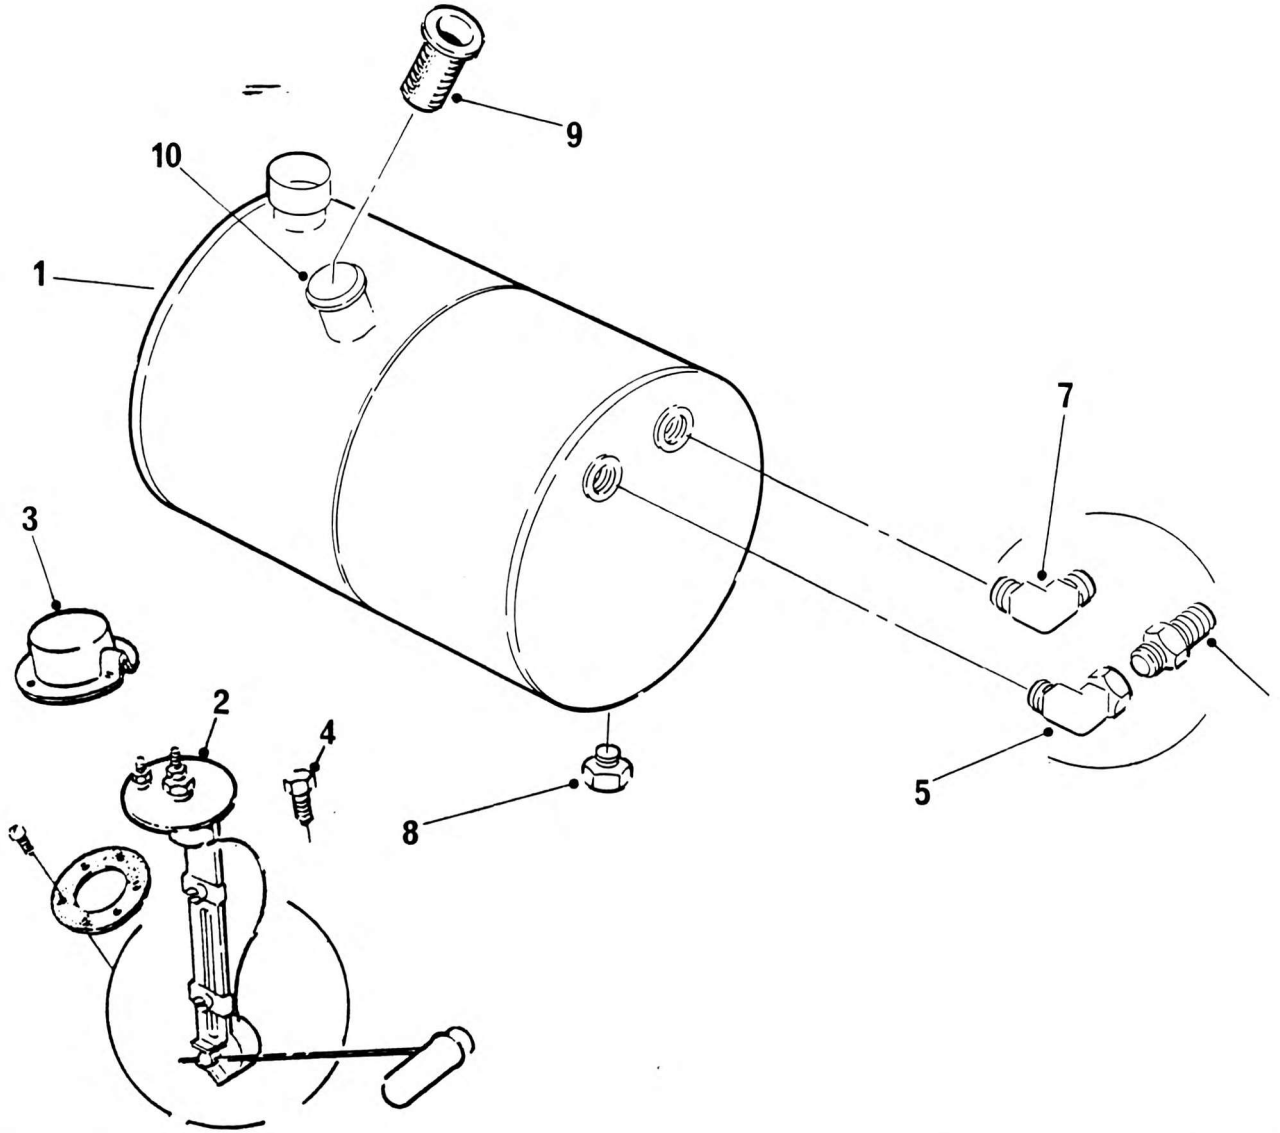

FUEL TANK ASSEMBLY

NO.	PART NO.	QTY.	DESCRIPTION	NO.	PART NO.	QTY.	DESCRIPTION
1	7-478-990006	1	Fuel Tank Weld Assy				
2	7-352-000067	1	Fuel Level Sender 12v				
3 +	6-978-990515	1	Fuel Sender Protection Assy				
4	7098121	5	Screw M5 x 12				
5	7-445-040653	1	90° Elbow				
6	7-013-990133	1	Adaptor Standpipe				
7	7-445-060620	1	Male Connector				
8	13052	1	Plug 3/8"				
9	7-437-990061	1	Strainer - Fuel Tank				
10	7-258-990082	1	Cap Filler Lockable				